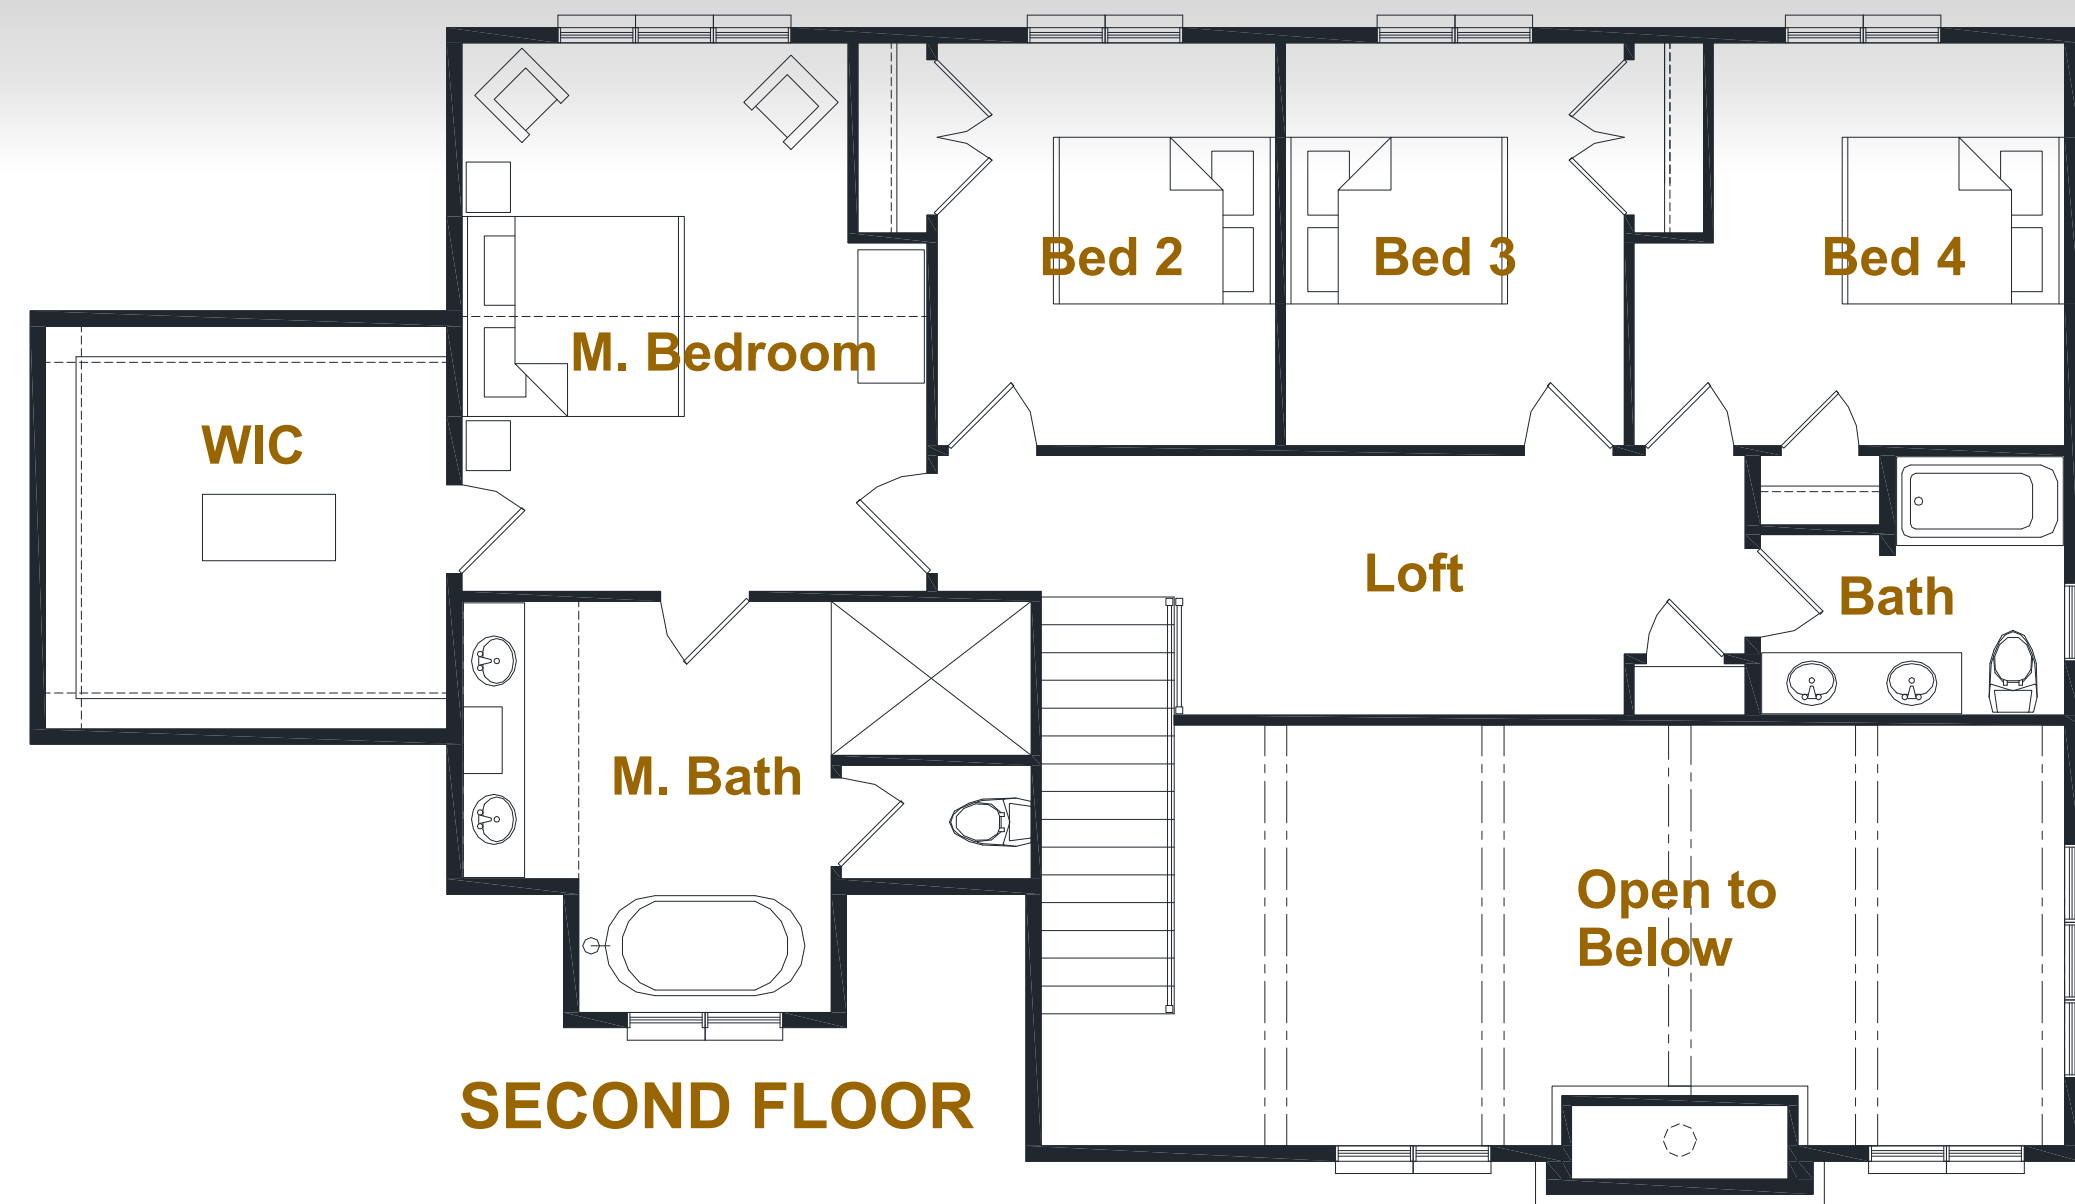

The Magill Residence

3,048 sq. ft. Modern Cape Cod

Building Innovation on Tradition