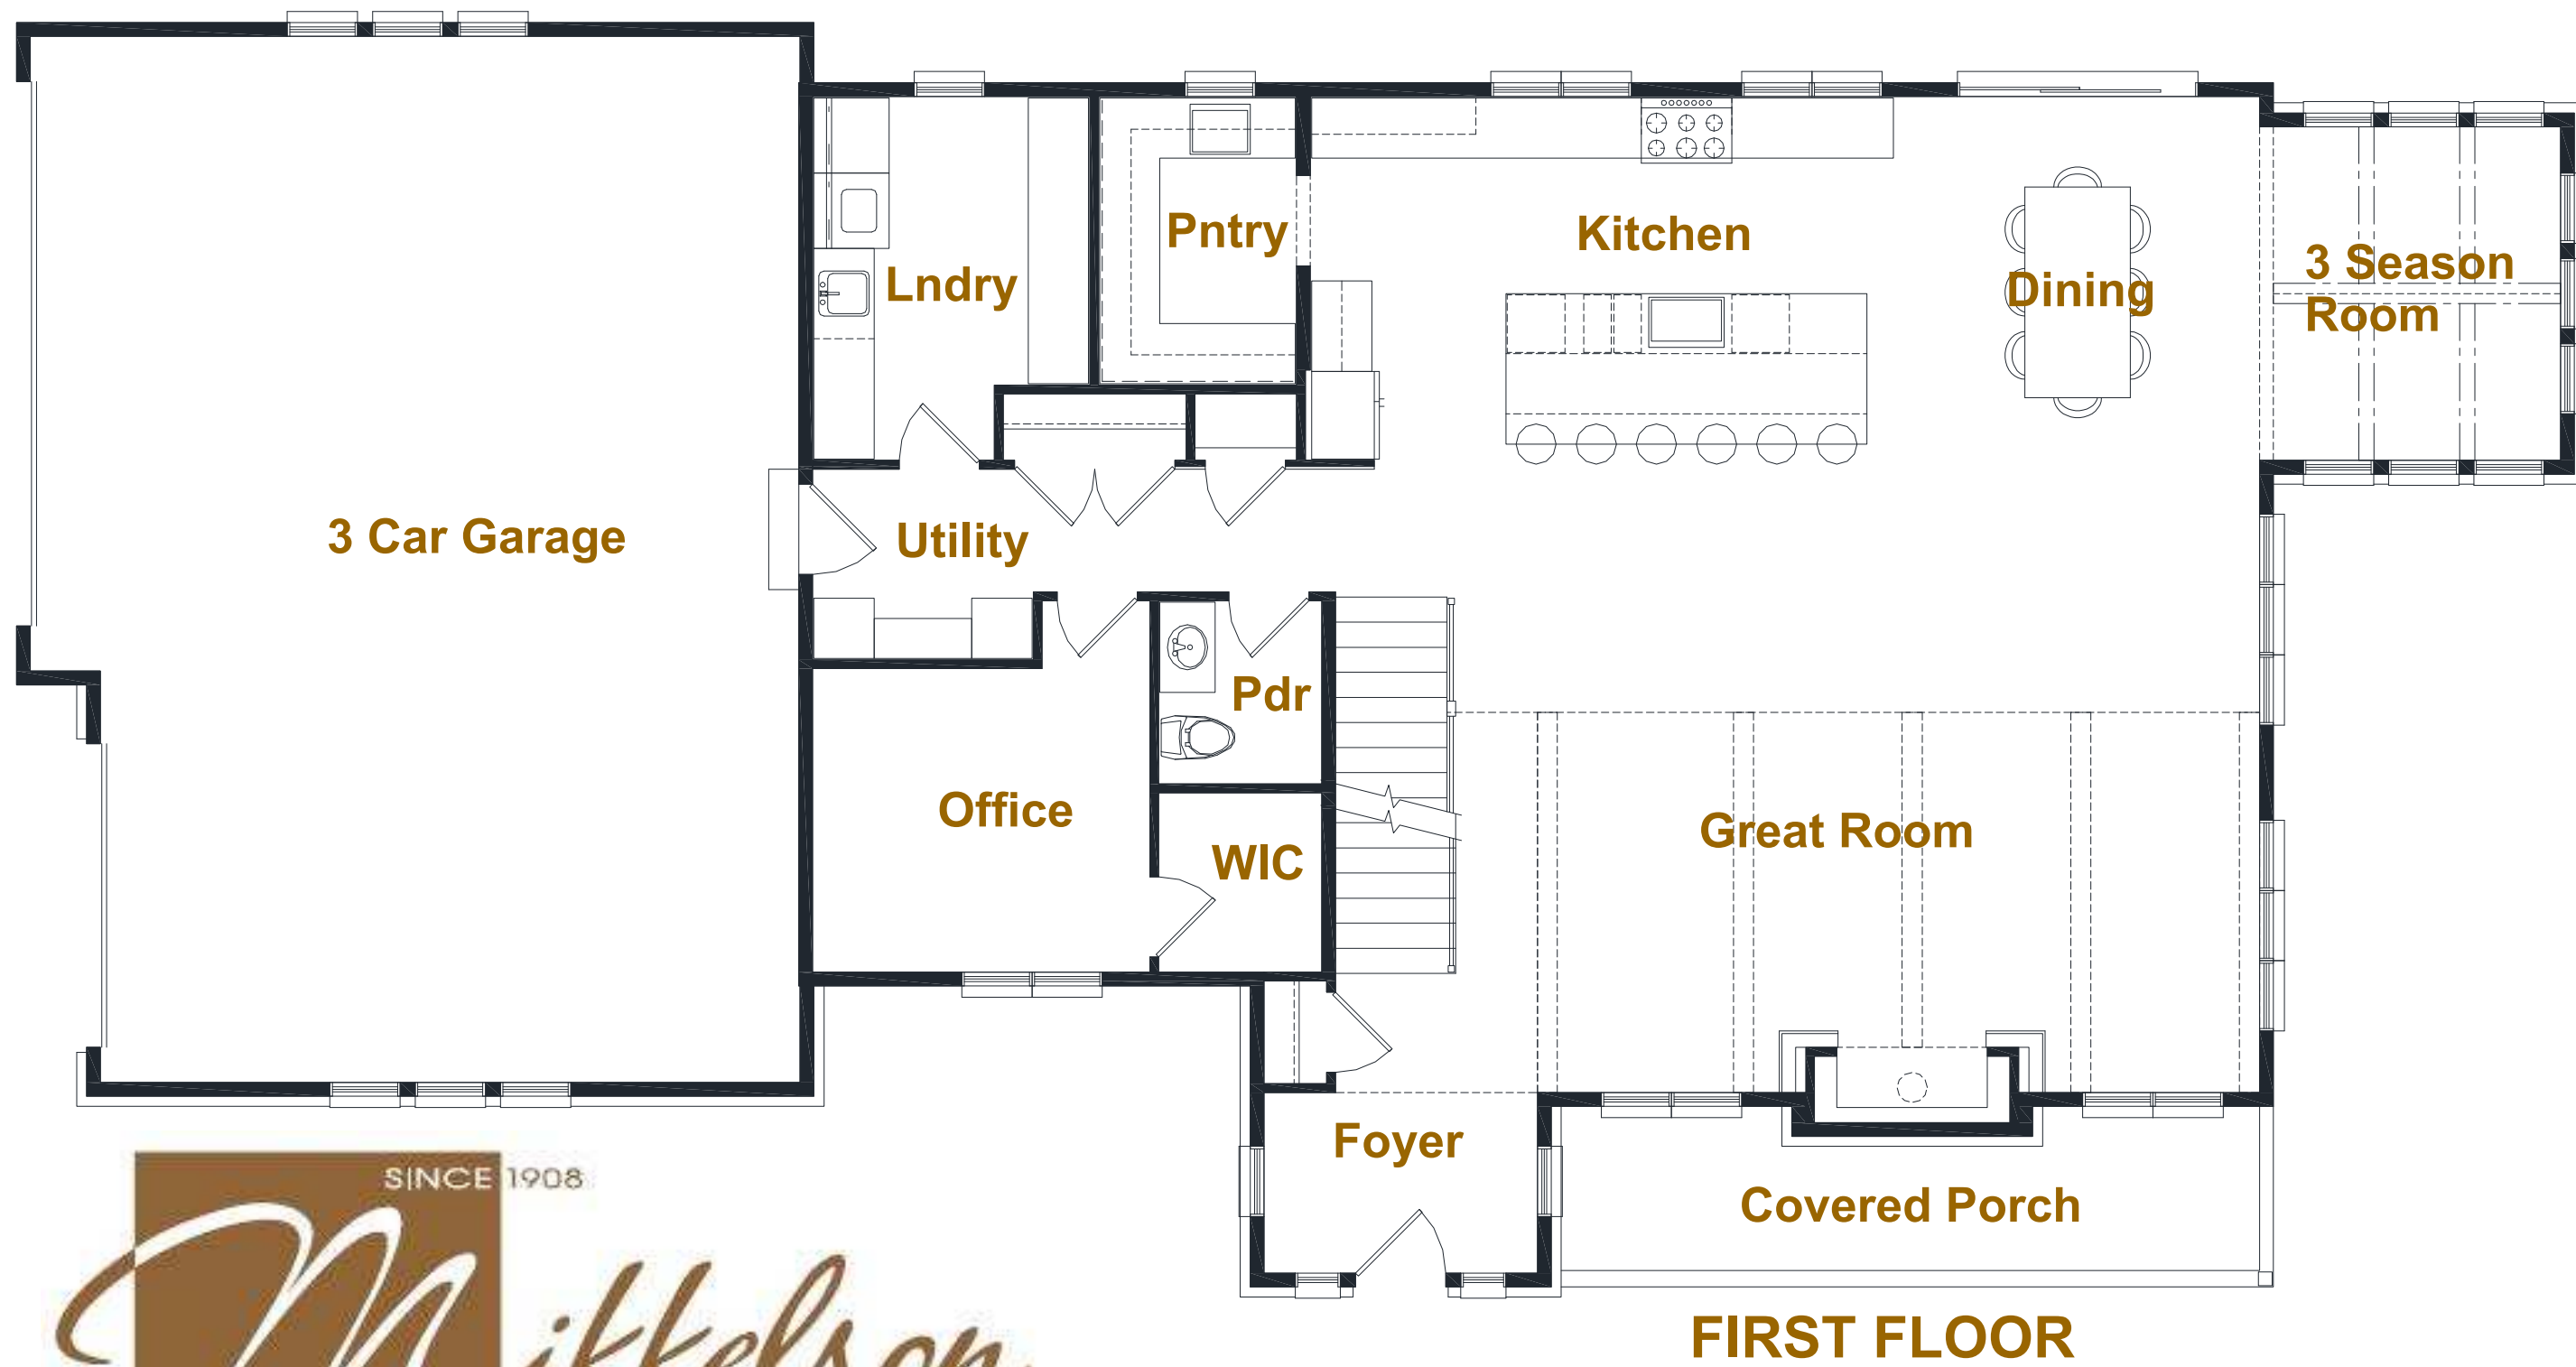

The Magill Residence

3,048 sq. ft. Modern Cape Cod

Building Innovation on Tradition