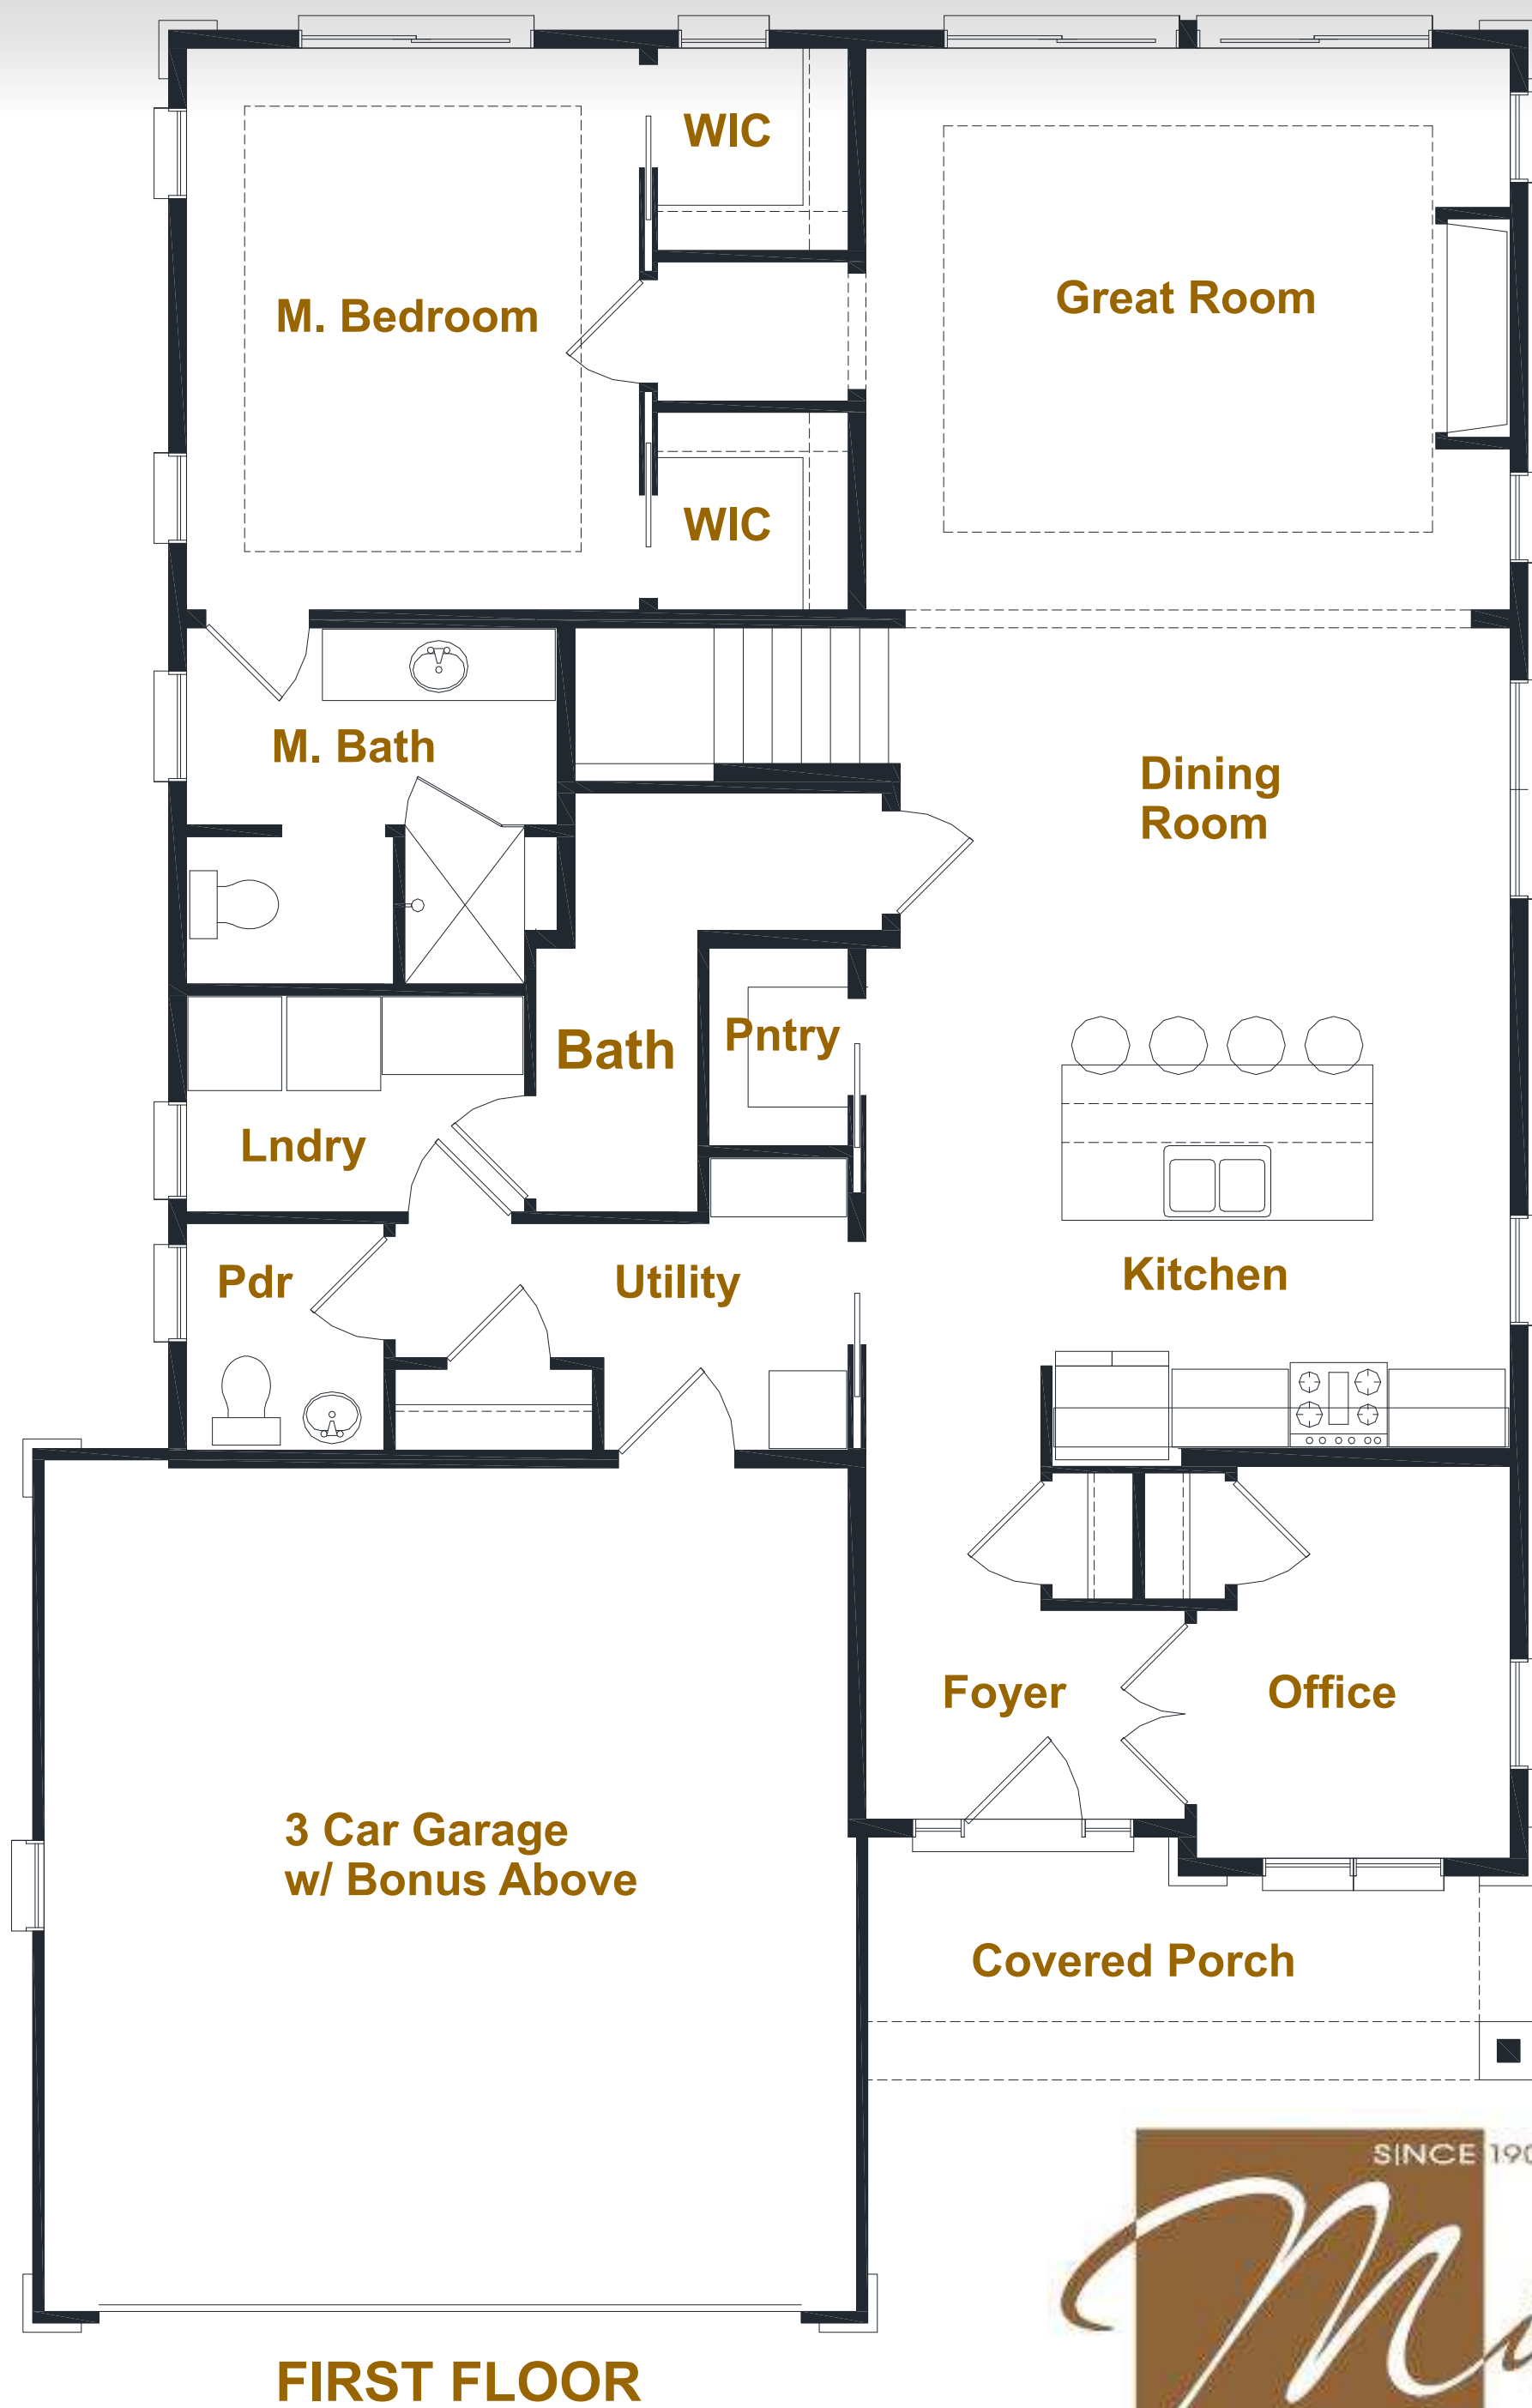

The Prairie

First Floor Master Suite - 1,975sq. ft. Custom Home

Building Innovation on Tradition