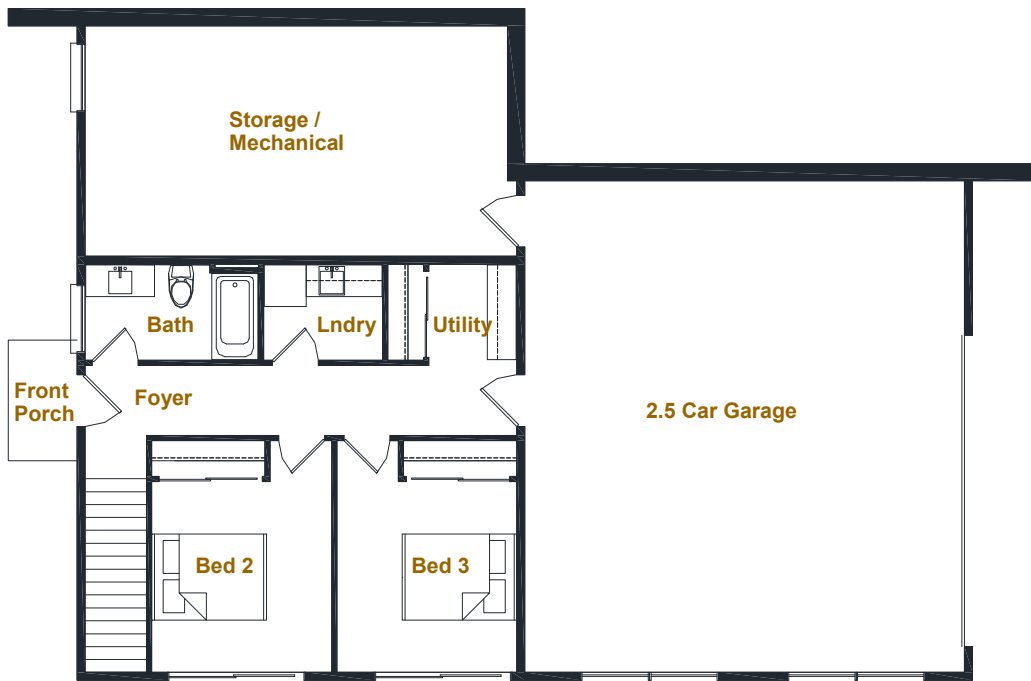

The Jacobsen

1,806 Sq. ft. Modern Home

Home Features

- 1,806 sq. ft. Two Story Custom Home
- Master Suite w/ Large Bath & WIC
- Open Concept Design
- Reverse Two Story Home Efficiency
- Kitchen With Oversized Island
- 2.5 Car Garage with Side Entry
- First Floor Laundry / Utility Room

Mikkelson Quality

- 2" x 6" Exterior Wall Construction
- TGI Silent Floor Joists, Energy Heel Trusses
- 9' Tall Concrete Foundation
- EPDM Rubber Roof w/ Pavers for Deck
- Kohler, Moen, Hardie, Quality Inclusions
- R-50 Attic Insulation, Foam Wall Insulation
- Andersen Low E, Argon Windows

Building Innovation on Tradition

The Jacobsen

1,806 Sq. Ft. Modern Home

Building Innovation on Tradition