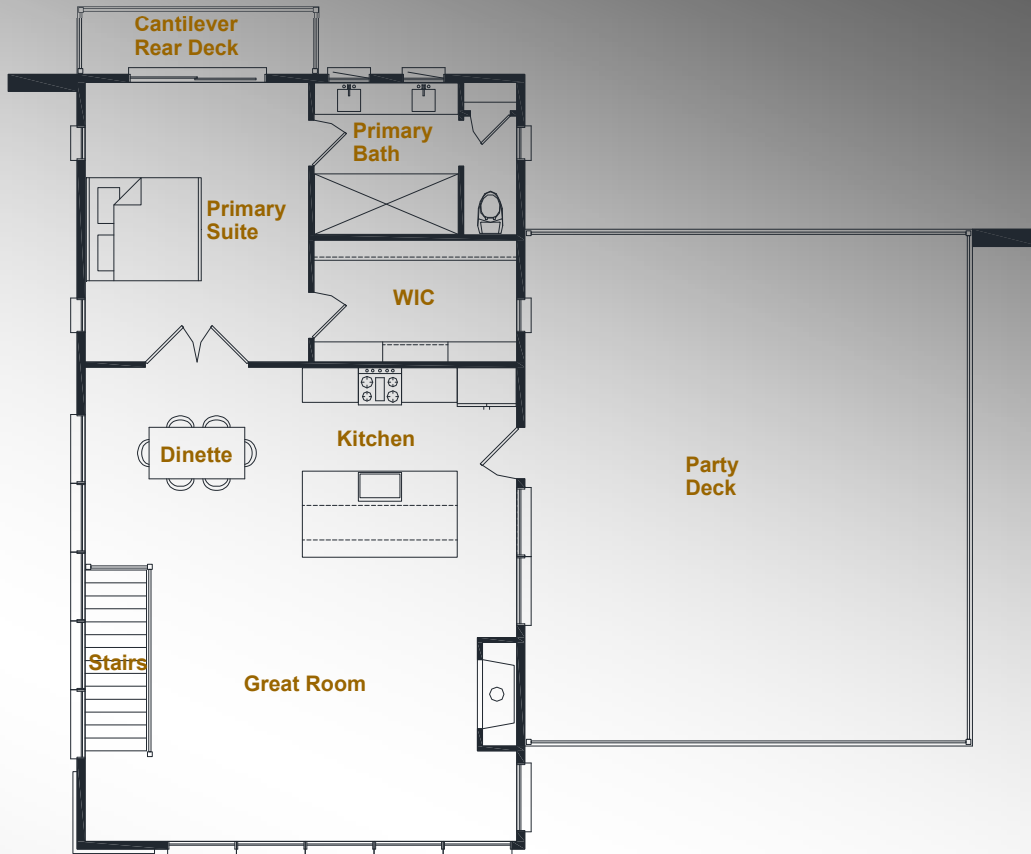

The Jacobsen

1,806 Sq. ft. Modern Home

Home Features

- 1,806 sq. ft. Two Story Custom Home
- Master Suite w/ Large Bath & WIC
- Open Concept Design
- Reverse Two Story Home Efficiency
- Kitchen With Oversized Island
- 2.5 Car Garage with Side Entry
- First Floor Laundry / Utility Room

Building Innovation on Tradition

The Jacobsen

1,806 Sq. Ft. Modern Home

Building Innovation on Tradition