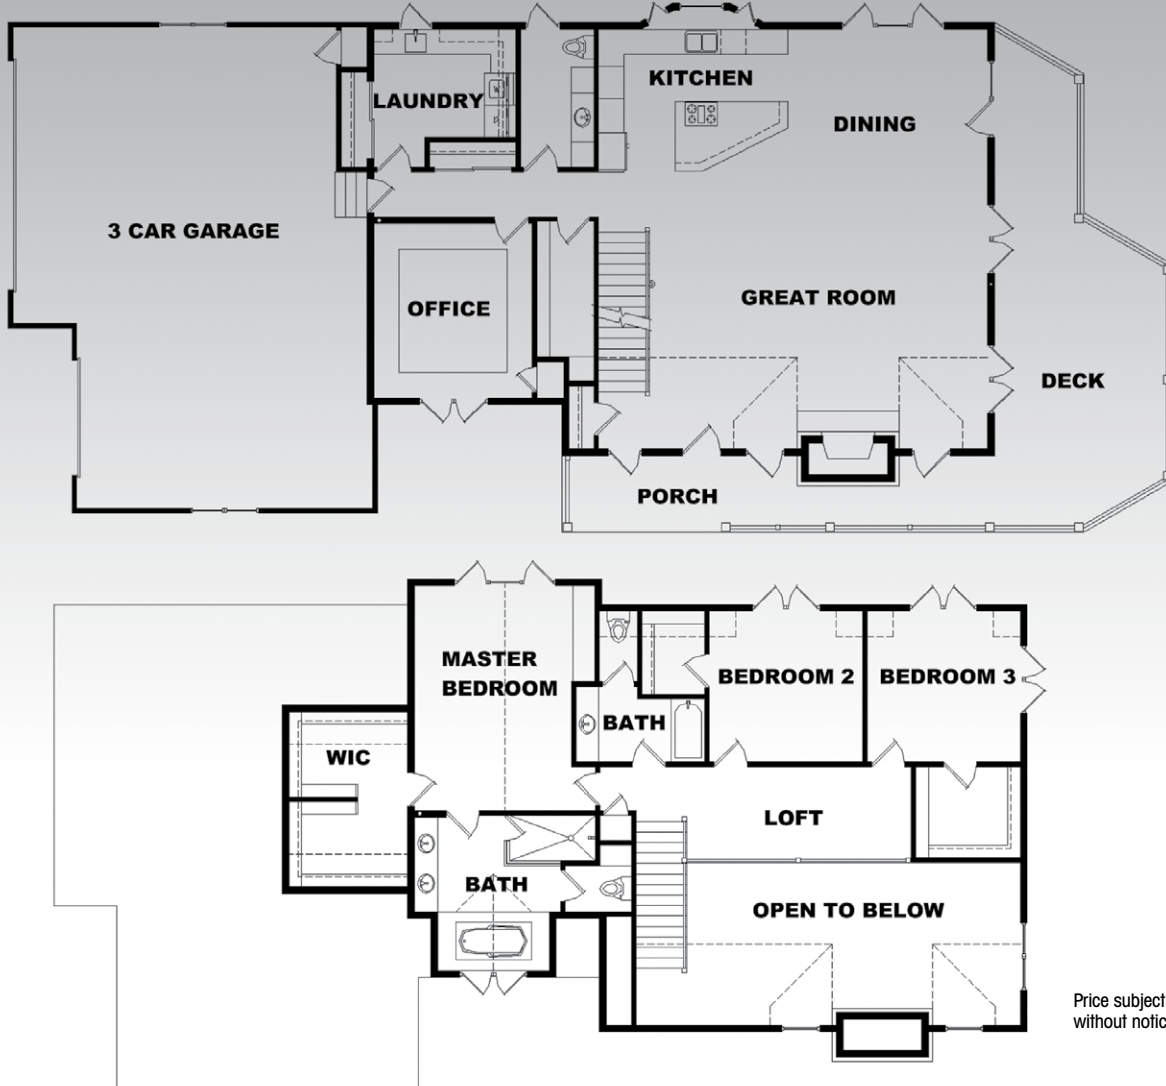

The Montana

SINCE 1908
Mikkelson
BUILDERS
HOME OFFICE COMMERCIAL

Building Innovation on Tradition

The Montana

Price subject to change without notice

Mikkelson Features

- 3030 sq. ft. rustic cape cod
- 3 bedrooms, 3 full baths
- Large loft above great room