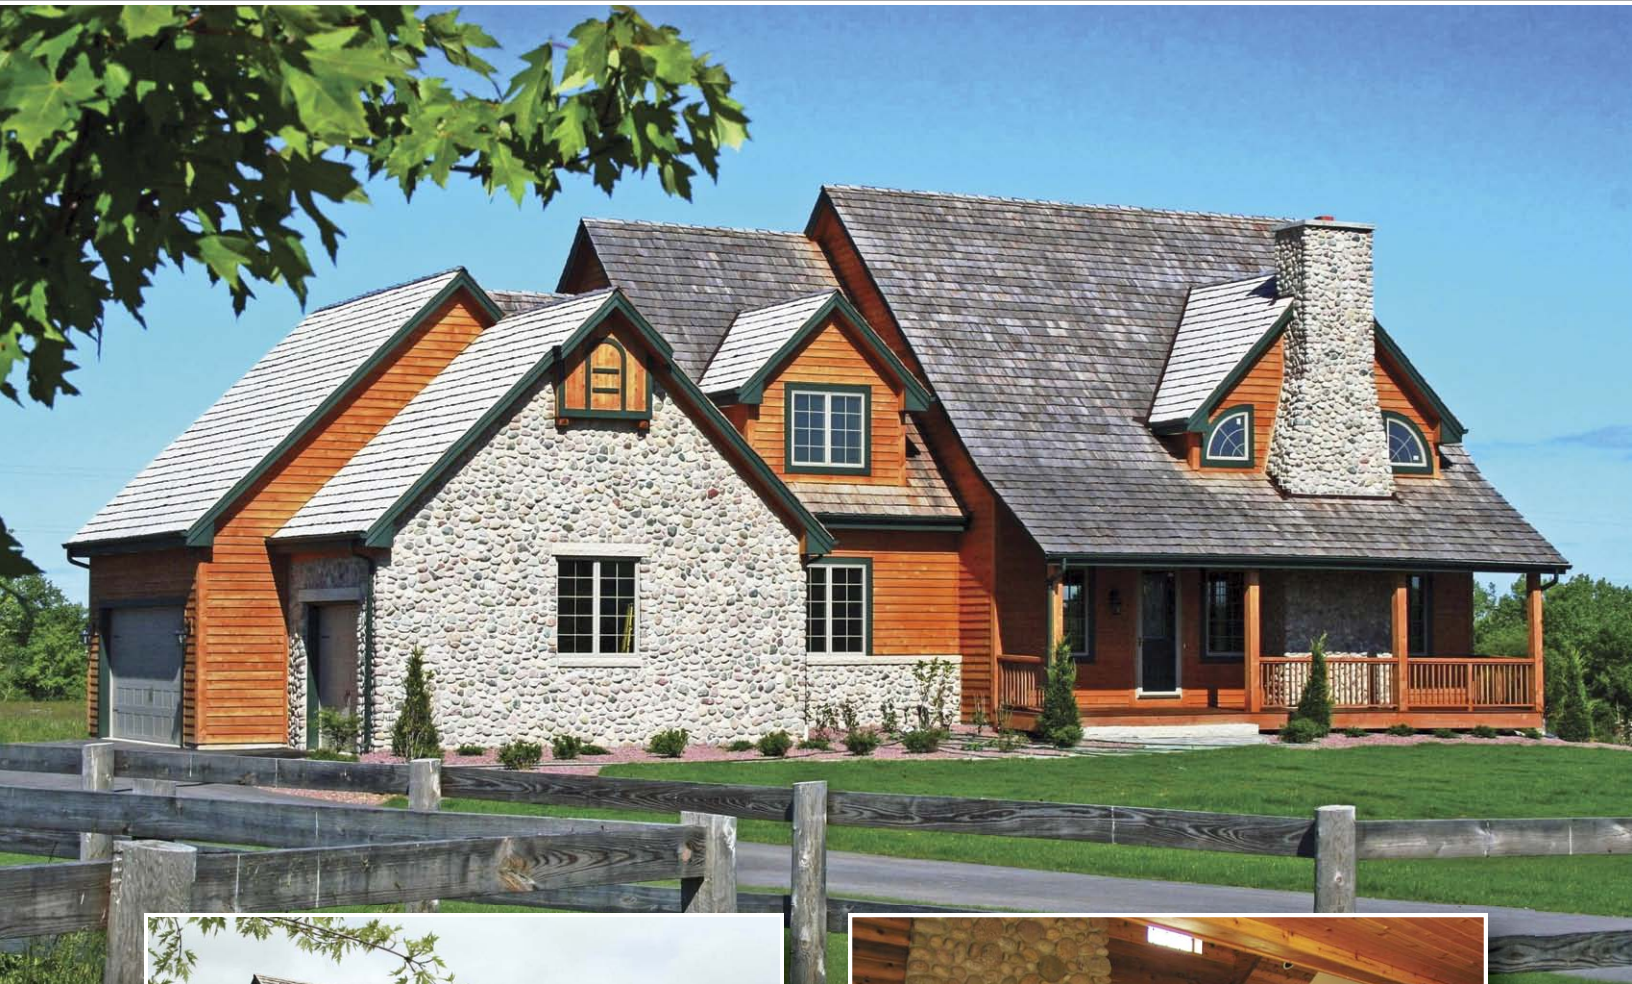

The Montana

SINCE 1908
Mikkelson
BUILDERS
HOME OFFICE COMMERCIAL

Building Innovation on Tradition

The Montana

Price subject to change without notice

Mikkelson Features

- 3030 sq. ft. rustic cape cod
- 3 bedrooms, 3 full baths
- Large loft above great room

Mikkelson Quality

- TGI silent floor joists
- 9 ft. tall concrete foundation
- Kohler & Moen quality fixtures

Mikkelson Service

- Peace of mind: work with a highly regarded family owned builder that has built homes for 100+ years
- Unsurpassed service: deal directly with the owners throughout the construction of your home
- In-house architects: plan your home one on one, creating a design customized to your dreams