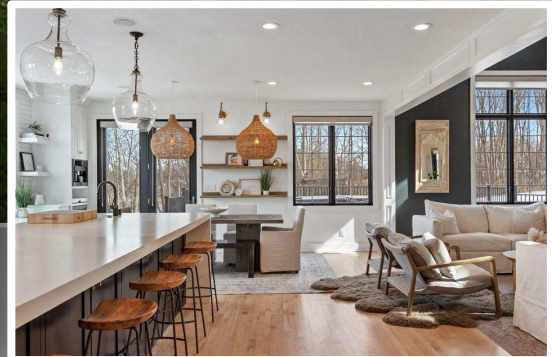

The Montana II

3030 sq. ft. Modern Cape Cod Custom Home

- 3030 Sq. Ft. 2 Story Home
- 4 Bedrooms, 3.5 Bathrooms
- Modern Design w/ Open Loft

- 3 Car Garage w/ Storage
- Two Story Vaulted Great Room
- Finished Lower Level Exposure

Mikkelson
BUILDERS
HOME OFFICE COMMERCIAL

Building Innovation on Tradition

1025 W. Glen Oaks Lane, #202 Mequon, WI 53092 262.241.8740 www.mikkelsonbuilders.com

The Montana

3030 sq. ft. Modern Cape Cod Custom Home