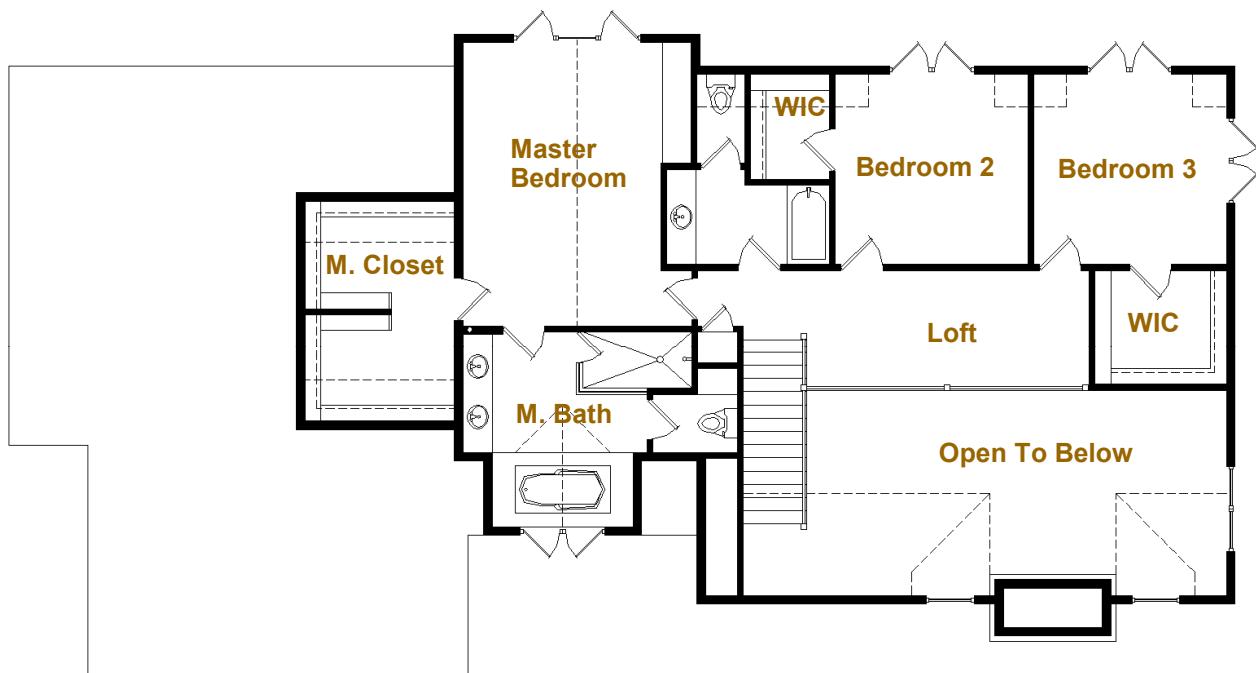

The Montana II

3030 sq. ft. Modern Cape Cod Custom Home

- 3030 Sq. Ft. 2 Story Home
- 4 Bedrooms, 3.5 Bathrooms
- Modern Design w/ Open Loft

- 3 Car Garage w/ Storage
- Two Story Vaulted Great Room
- Finished Lower Level Exposure

Mikkelson
BUILDERS
HOME OFFICE COMMERCIAL

Building Innovation on Tradition

1025 W. Glen Oaks Lane, #202 Mequon, WI 53092 262.241.8740 www.mikkelsonbuilders.com

The Montana

3030 sq. ft. Modern Cape Cod Custom Home