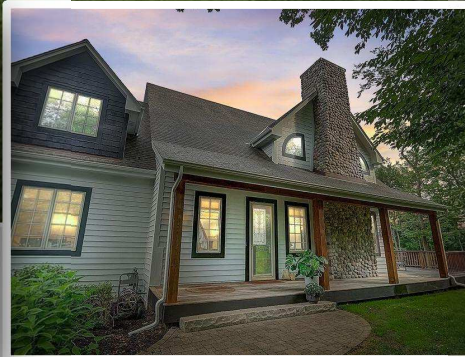

The Montana II

3030 sq. ft. Modern Cape Cod Custom Home

- 3030 Sq. Ft. 2 Story Home
- 4 Bedrooms, 3.5 Bathrooms
- Modern Design w/ Open Loft

- 3 Car Garage w/ Storage
- Two Story Vaulted Great Room
- Finished Lower Level Exposure

Mikkelson
BUILDERS
HOME OFFICE COMMERCIAL

Building Innovation on Tradition

1025 W. Glen Oaks Lane, #202 Mequon, WI 53092 262.241.8740 www.mikkelsonbuilders.com

The Montana

3030 sq. ft. Modern Cape Cod Custom Home