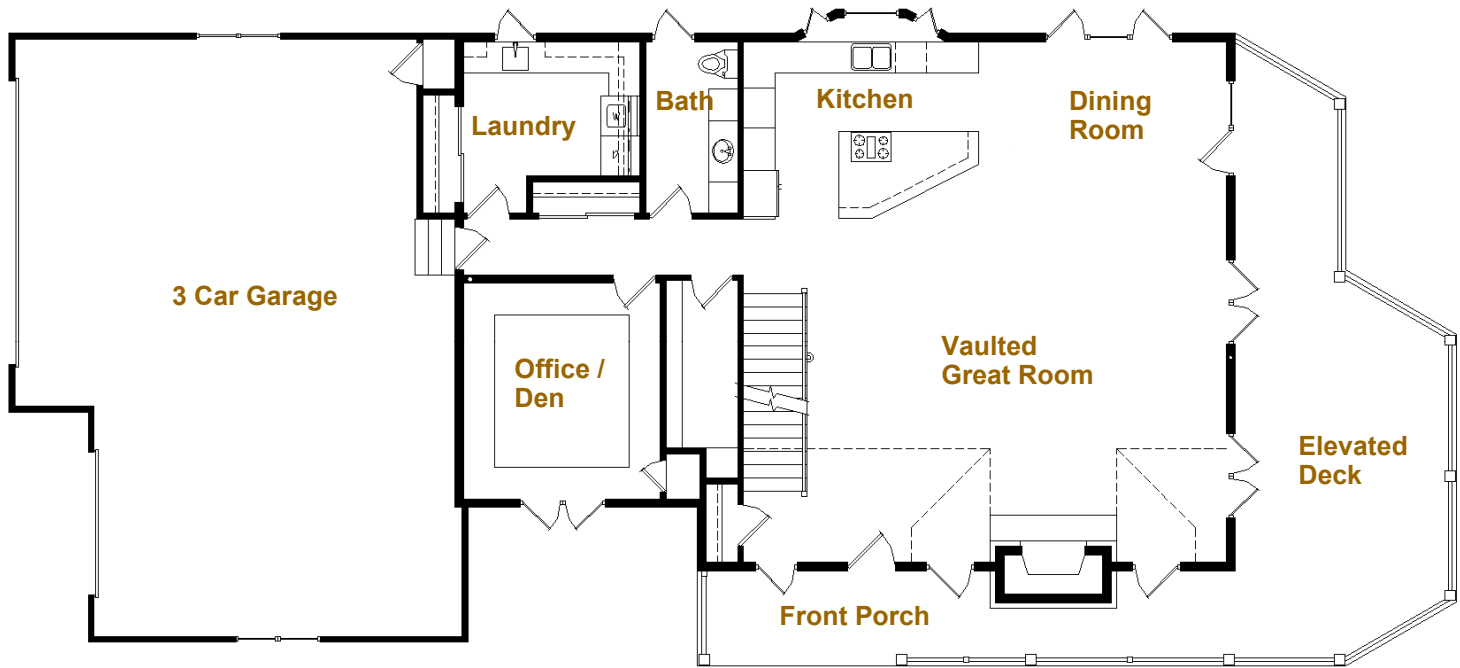

The Montana

3030 sq. ft. Modern Cape Cod Custom Home

Building Innovation on Tradition