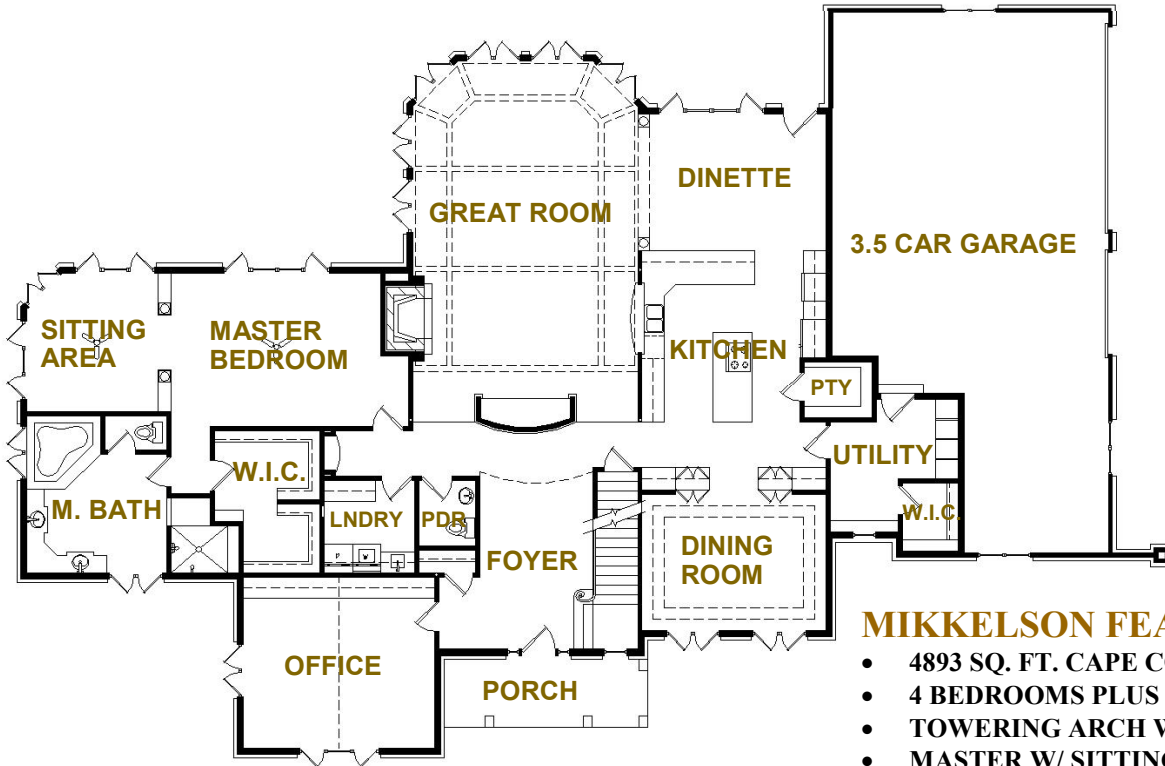

The North Bay

4893 sq. ft. Cape Cod Custom Home

Building Innovation on Tradition

The North Bay

4893 sq. ft. Cape Cod Custom Home

MIKKELSON FEATURES

- 4893 SQ. FT. CAPE COD HOME
- 4 BEDROOMS PLUS BONUS ROOM
- TOWERING ARCH WINDOWS
- MASTER W/ SITTING AREA