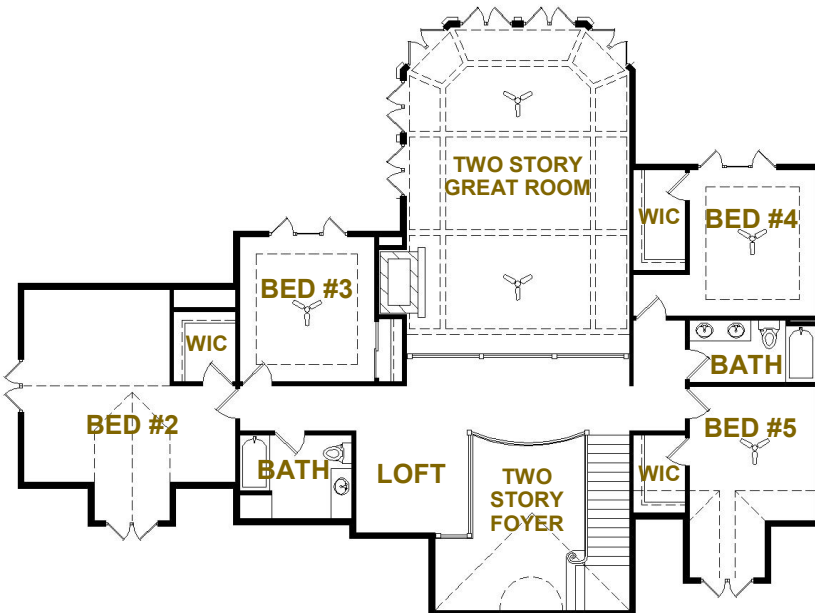

Building Innovation on Tradition