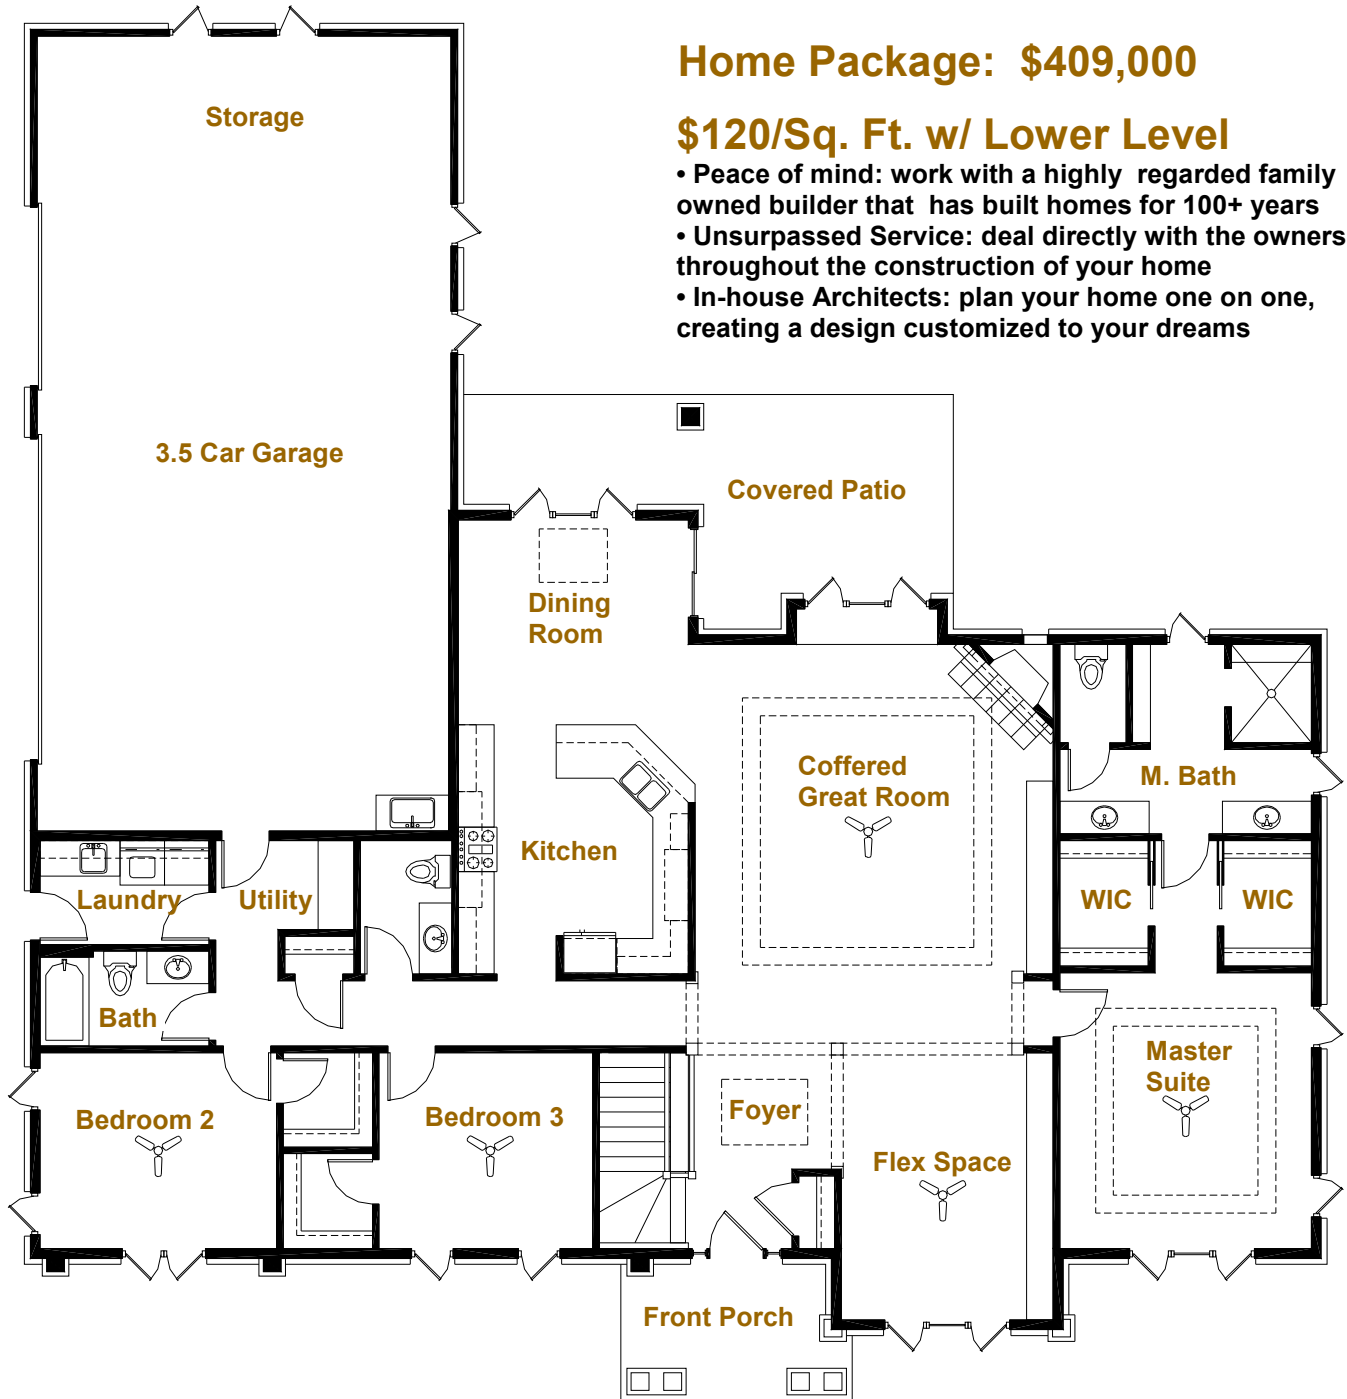

The Verona

2514sq. ft. Custom Contemporary Single Story Home

Model Features

- Modern Open Floor Plan
- Generous Master Suite w/ 2 WIC
- 3 Bedrooms, 2.5 Bathrooms
- Trayed Great Room / Foyer
- Flex Room (Office, Den, Dining)
- Rear Covered Patio
- 3.5+ Car Garage
- R-50 Attic Insulation
- Programmable Thermostats
- Energy Heel Roof Trusses
- Energy Star Appliances
- Low-E Argon Andersen Windows
- Tyvek Wrap & Extensive Caulking
- Low Maintenance Exterior

Building Innovation on Tradition

The Verona

2514 sq. ft. Contemporary Single Story Home

Home Package: \$409,000

\$120/Sq. Ft. w/ Lower Level

- Peace of mind: work with a highly regarded family owned builder that has built homes for 100+ years
- Unsurpassed Service: deal directly with the owners throughout the construction of your home
- In-house Architects: plan your home one on one, creating a design customized to your dreams