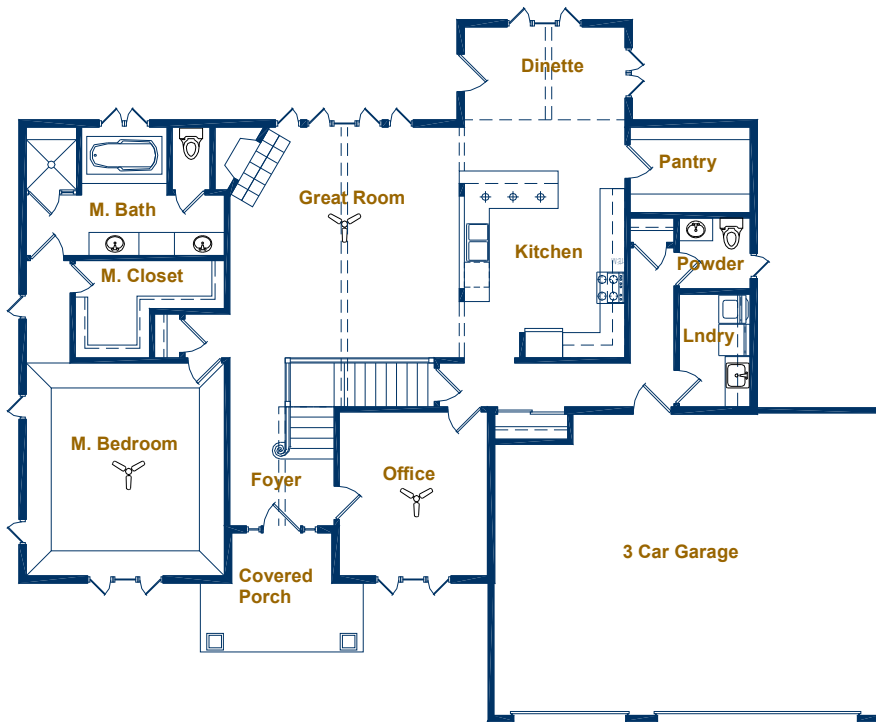

The Burkshire

SINCE 1908
Mikkelson
BUILDERS
HOME OFFICE COMMERCIAL

Building Innovation on Tradition

The Berkshire

Base Price: \$534,650

- 3145 sq. ft.
- First Floor Master Suite
- Vaulted Great Room and Dinette
- Two story Foyer
- First Floor Office / Formal Dining