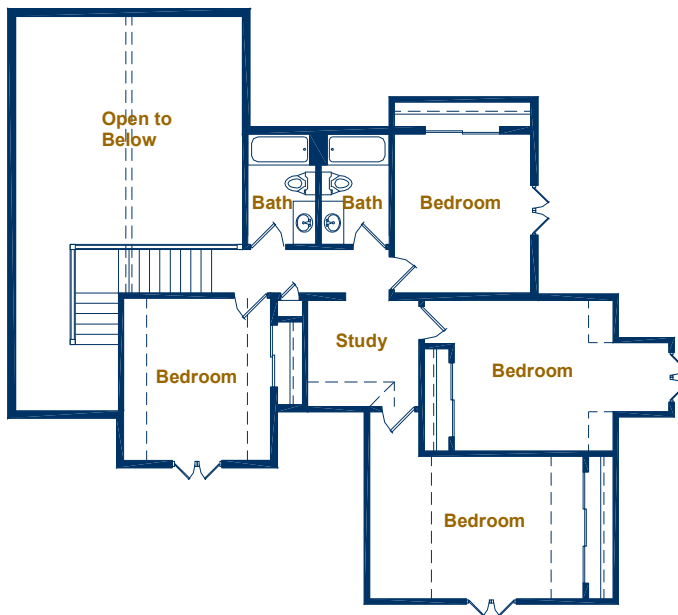

The Burkshire

SINCE 1908
Mikkelson
BUILDERS
HOME OFFICE COMMERCIAL

Building Innovation on Tradition

The Berkshire

Base Price: \$534,650

- 3145 sq. ft.
- First Floor Master Suite
- Vaulted Great Room and Dinette
- Two story Foyer
- First Floor Office / Formal Dining